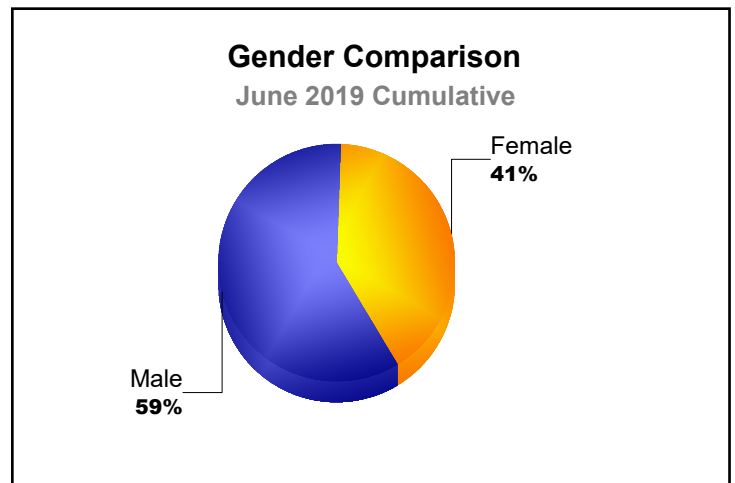

Year	New Clubs	Dropped Clubs	Gain/ Loss Clubs	New Members	Charter Members	Reinstate Members	Transfer Members	Total Member Added	Total Members Dropped	Gain/ Loss Members
2014-2015	1	-2	-1	115	22	2	5	144	-142	2
2015-2016	0	-2	-2	132	0	19	1	152	-127	25
2016-2017	0	-4	-4	132	1	0	7	140	-178	-38
2017-2018	2	-1	1	109	42	4	8	163	-176	-13
2018-2019	1	-1	0	97	33	7	8	145	-141	4
Average	1	-2	-1	117	20	6	6	149	-153	-4