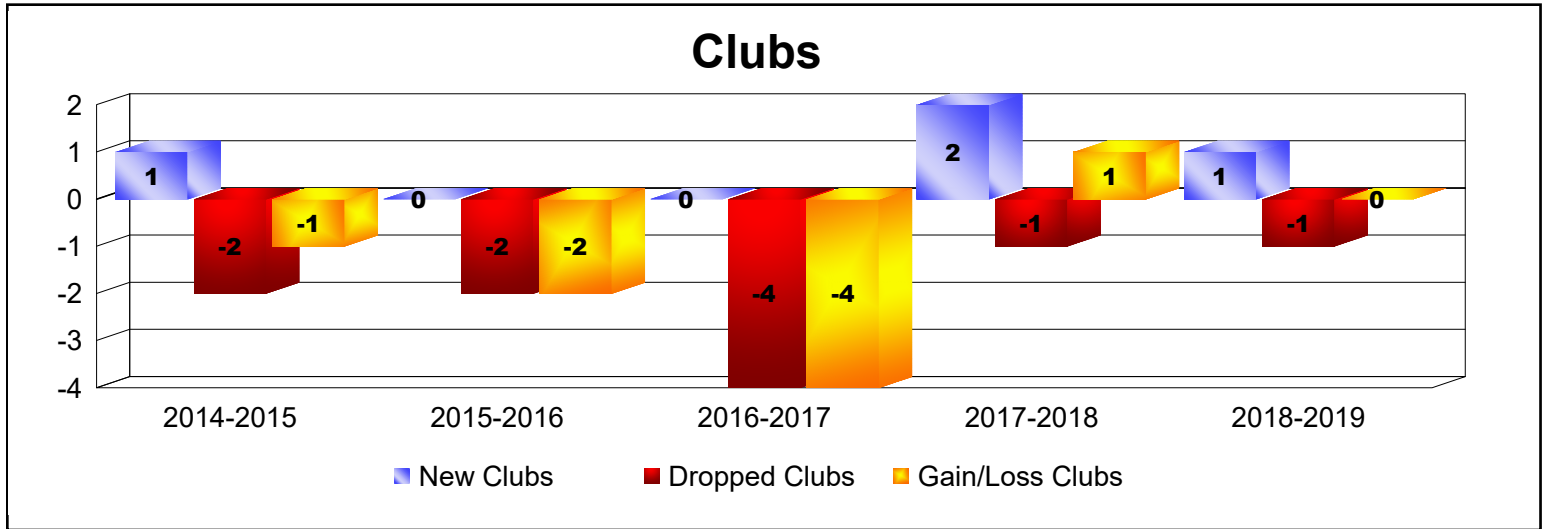

Year	New Clubs	Dropped Clubs	Gain/ Loss Clubs	New Members	Charter Members	Reinstate Members	Transfer Members	Total Member Added	Total Members Dropped	Gain/ Loss Members
2014-2015	1	-2	-1	115	22	2	5	144	-142	2
2015-2016	0	-2	-2	132	0	19	1	152	-127	25
2016-2017	0	-4	-4	132	1	0	7	140	-178	-38
2017-2018	2	-1	1	109	42	4	8	163	-176	-13
2018-2019	1	-1	0	97	33	7	8	145	-141	4
Average	1	-2	-1	117	20	6	6	149	-153	-4

Year	New Clubs	Dropped Clubs	Gain/ Loss Clubs	New Members	Charter Members	Reinstate Members	Transfer Members	Total Member Added	Total Members Dropped	Gain/ Loss Members
2014-2015	0	0	0	2	0	0	0	2	-13	-11
2015-2016	0	0	0	4	0	0	0	4	-2	2
2016-2017	0	0	0	3	0	0	0	3	-10	-7
2017-2018	0	0	0	4	0	0	0	4	-12	-8
2018-2019	0	0	0	8	0	0	0	8	-8	0
Average	0	0	0	4	0	0	0	4	-9	-5