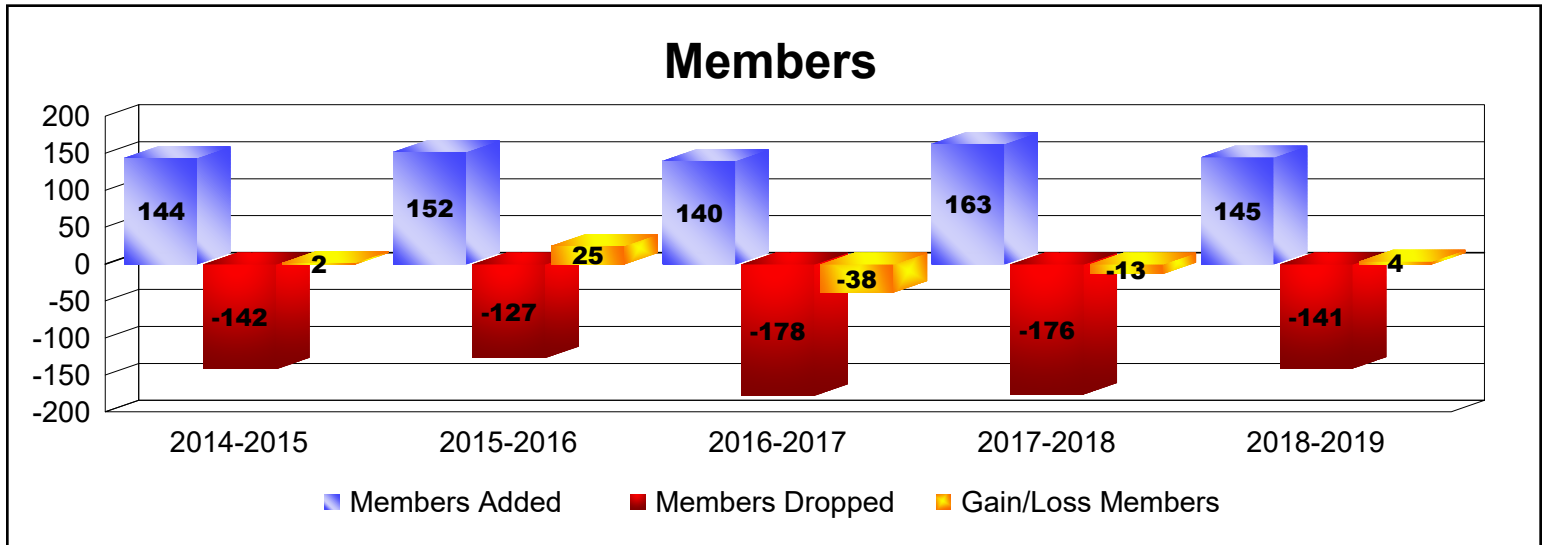

Year	New Clubs	Dropped Clubs	Gain/ Loss Clubs	New Members	Charter Members	Reinstate Members	Transfer Members	Total Member Added	Total Members Dropped	Gain/ Loss Members
2014-2015	1	-2	-1	115	22	2	5	144	-142	2
2015-2016	0	-2	-2	132	0	19	1	152	-127	25
2016-2017	0	-4	-4	132	1	0	7	140	-178	-38
2017-2018	2	-1	1	109	42	4	8	163	-176	-13
2018-2019	1	-1	0	97	33	7	8	145	-141	4
Average	1	-2	-1	117	20	6	6	149	-153	-4

Year	New Clubs	Dropped Clubs	Gain/ Loss Clubs	New Members	Charter Members	Reinstate Members	Transfer Members	Total Member Added	Total Members Dropped	Gain/ Loss Members
2014-2015	0	0	0	2	0	0	0	2	-13	-11
2015-2016	0	0	0	4	0	0	0	4	-2	2
2016-2017	0	0	0	3	0	0	0	3	-10	-7
2017-2018	0	0	0	4	0	0	0	4	-12	-8
2018-2019	0	0	0	8	0	0	0	8	-8	0
Average	0	0	0	4	0	0	0	4	-9	-5