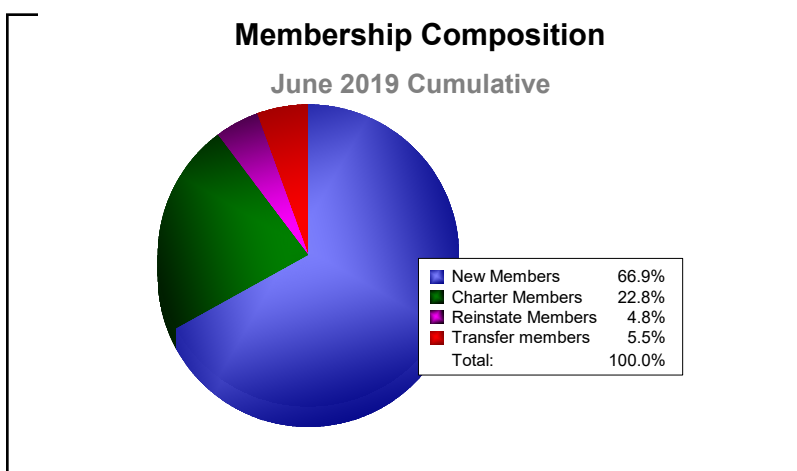

Year	New Clubs	Dropped Clubs	Gain/ Loss Clubs	New Members	Charter Members	Reinstate Members	Transfer Members	Total Member Added	Total Members Dropped	Gain/ Loss Members
2014-2015	1	-2	-1	115	22	2	5	144	-142	2
2015-2016	0	-2	-2	132	0	19	1	152	-127	25
2016-2017	0	-4	-4	132	1	0	7	140	-178	-38
2017-2018	2	-1	1	109	42	4	8	163	-176	-13
2018-2019	1	-1	0	97	33	7	8	145	-141	4
Average	1	-2	-1	117	20	6	6	149	-153	-4

Year	New Clubs	Dropped Clubs	Gain/ Loss Clubs	New Members	Charter Members	Reinstate Members	Transfer Members	Total Member Added	Total Members Dropped	Gain/ Loss Members
2014-2015	0	0	0	2	0	0	0	2	-13	-11
2015-2016	0	0	0	4	0	0	0	4	-2	2
2016-2017	0	0	0	3	0	0	0	3	-10	-7
2017-2018	0	0	0	4	0	0	0	4	-12	-8
2018-2019	0	0	0	8	0	0	0	8	-8	0
Average	0	0	0	4	0	0	0	4	-9	-5